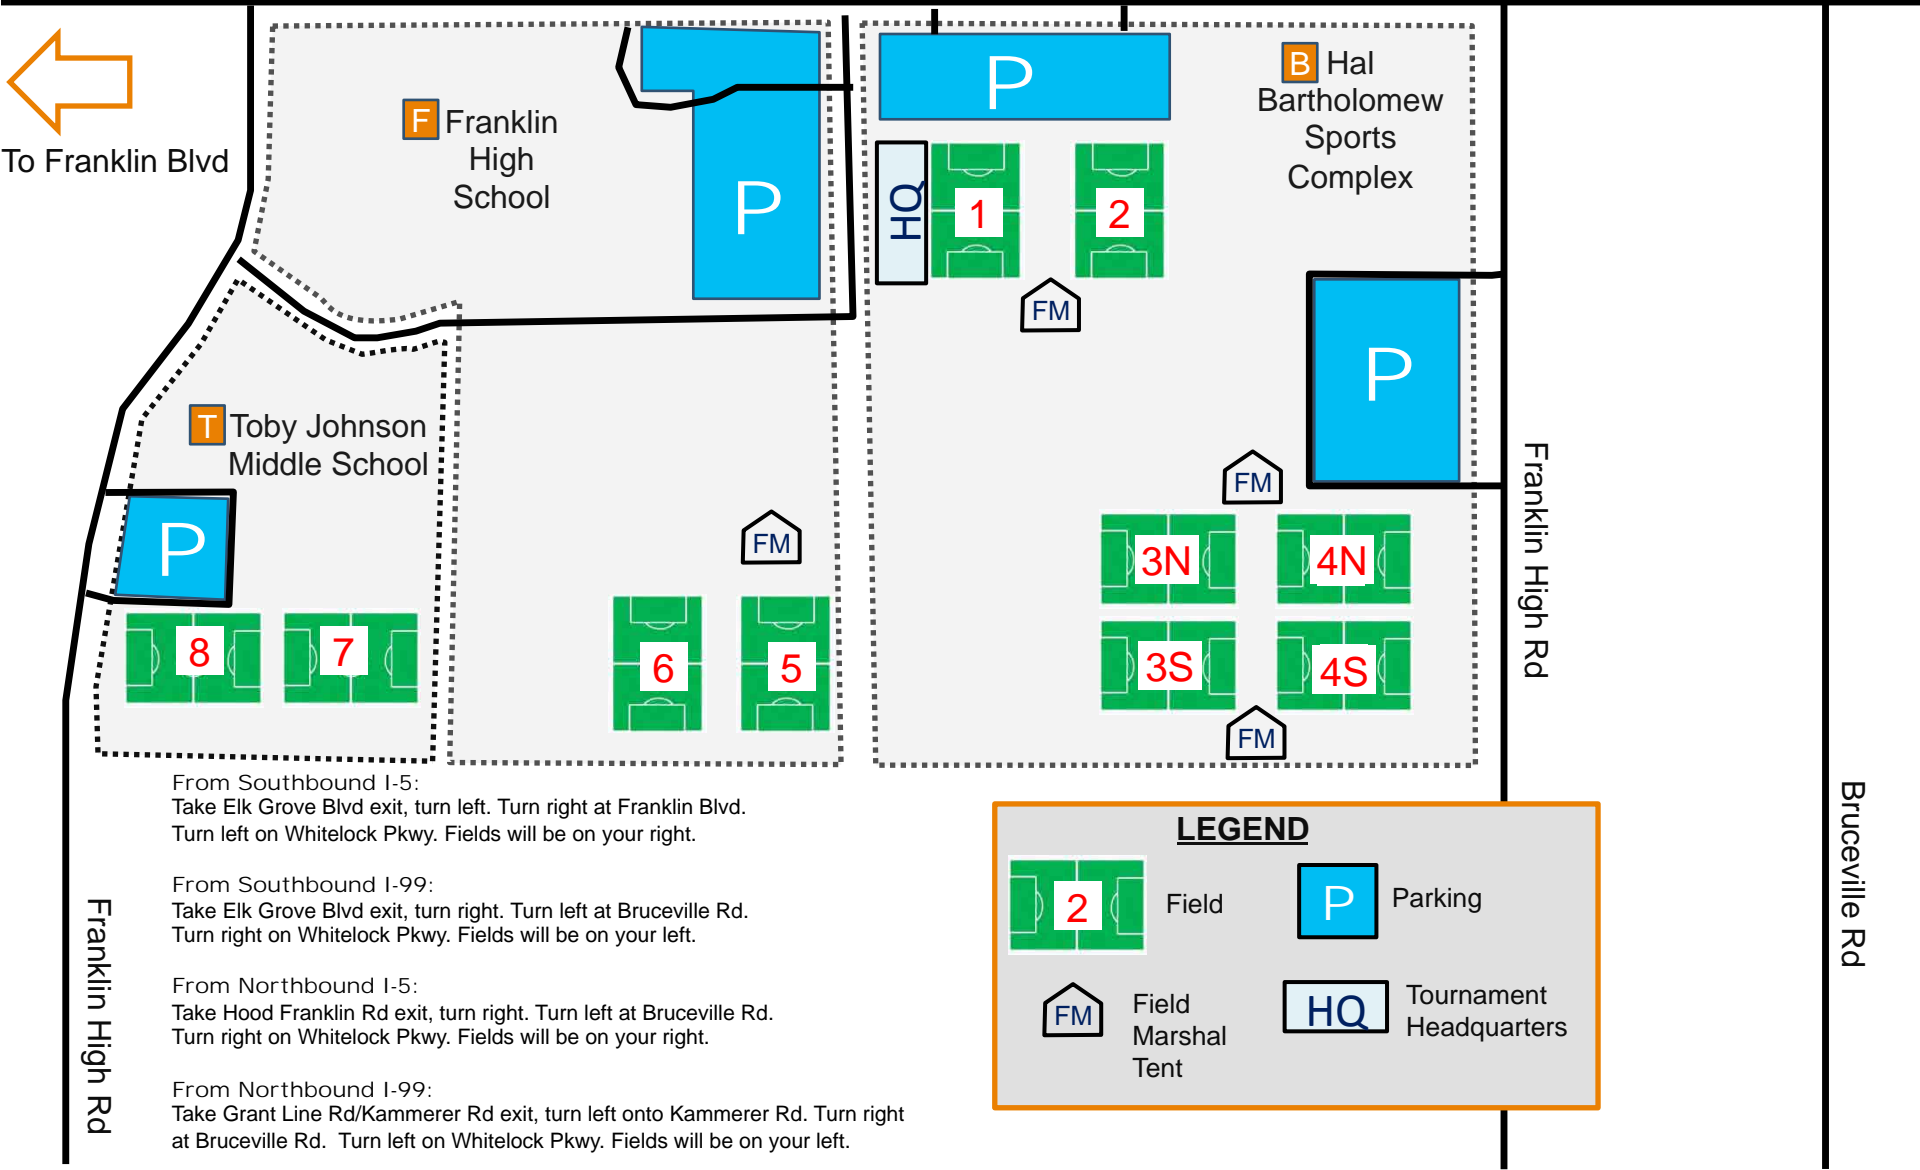

- B** Hal Bartholomew Sports Complex
- F** Franklin High School
- T** Toby Johnson Middle School

To Elk Grove Blvd

To Franklin Blvd

From Southbound I-5:
Take Elk Grove Blvd exit, turn left. Turn right at Franklin Blvd.
Turn left on Whitelock Pkwy. Fields will be on your right.

Bruceville Rd

LEGEND

-  Field
-  Parking
-  Field Marshal Tent
-  Tournament Headquarters

Not to Scale

To Elk Grove Blvd

Lotz Pkwy

P Pinkerton Middle School

From Southbound I-5:
Take Elk Grove Blvd exit, turn left. Turn right at Big Horn Blvd. Turn left on Whitelock Pkwy. Fields will be on your left.

From Northbound I-99:
Take Grant Line Rd/Kammerer Rd exit, turn left onto Kammerer Rd. Turn right at Promenade Pkwy. Turn left on Whitelock Pkwy. Fields will be on your right.

LEGEND

 Field
 Parking
 Field Marshal Tent

Elk Grove - Florin RD

Elk Grove Rd

LEGEND