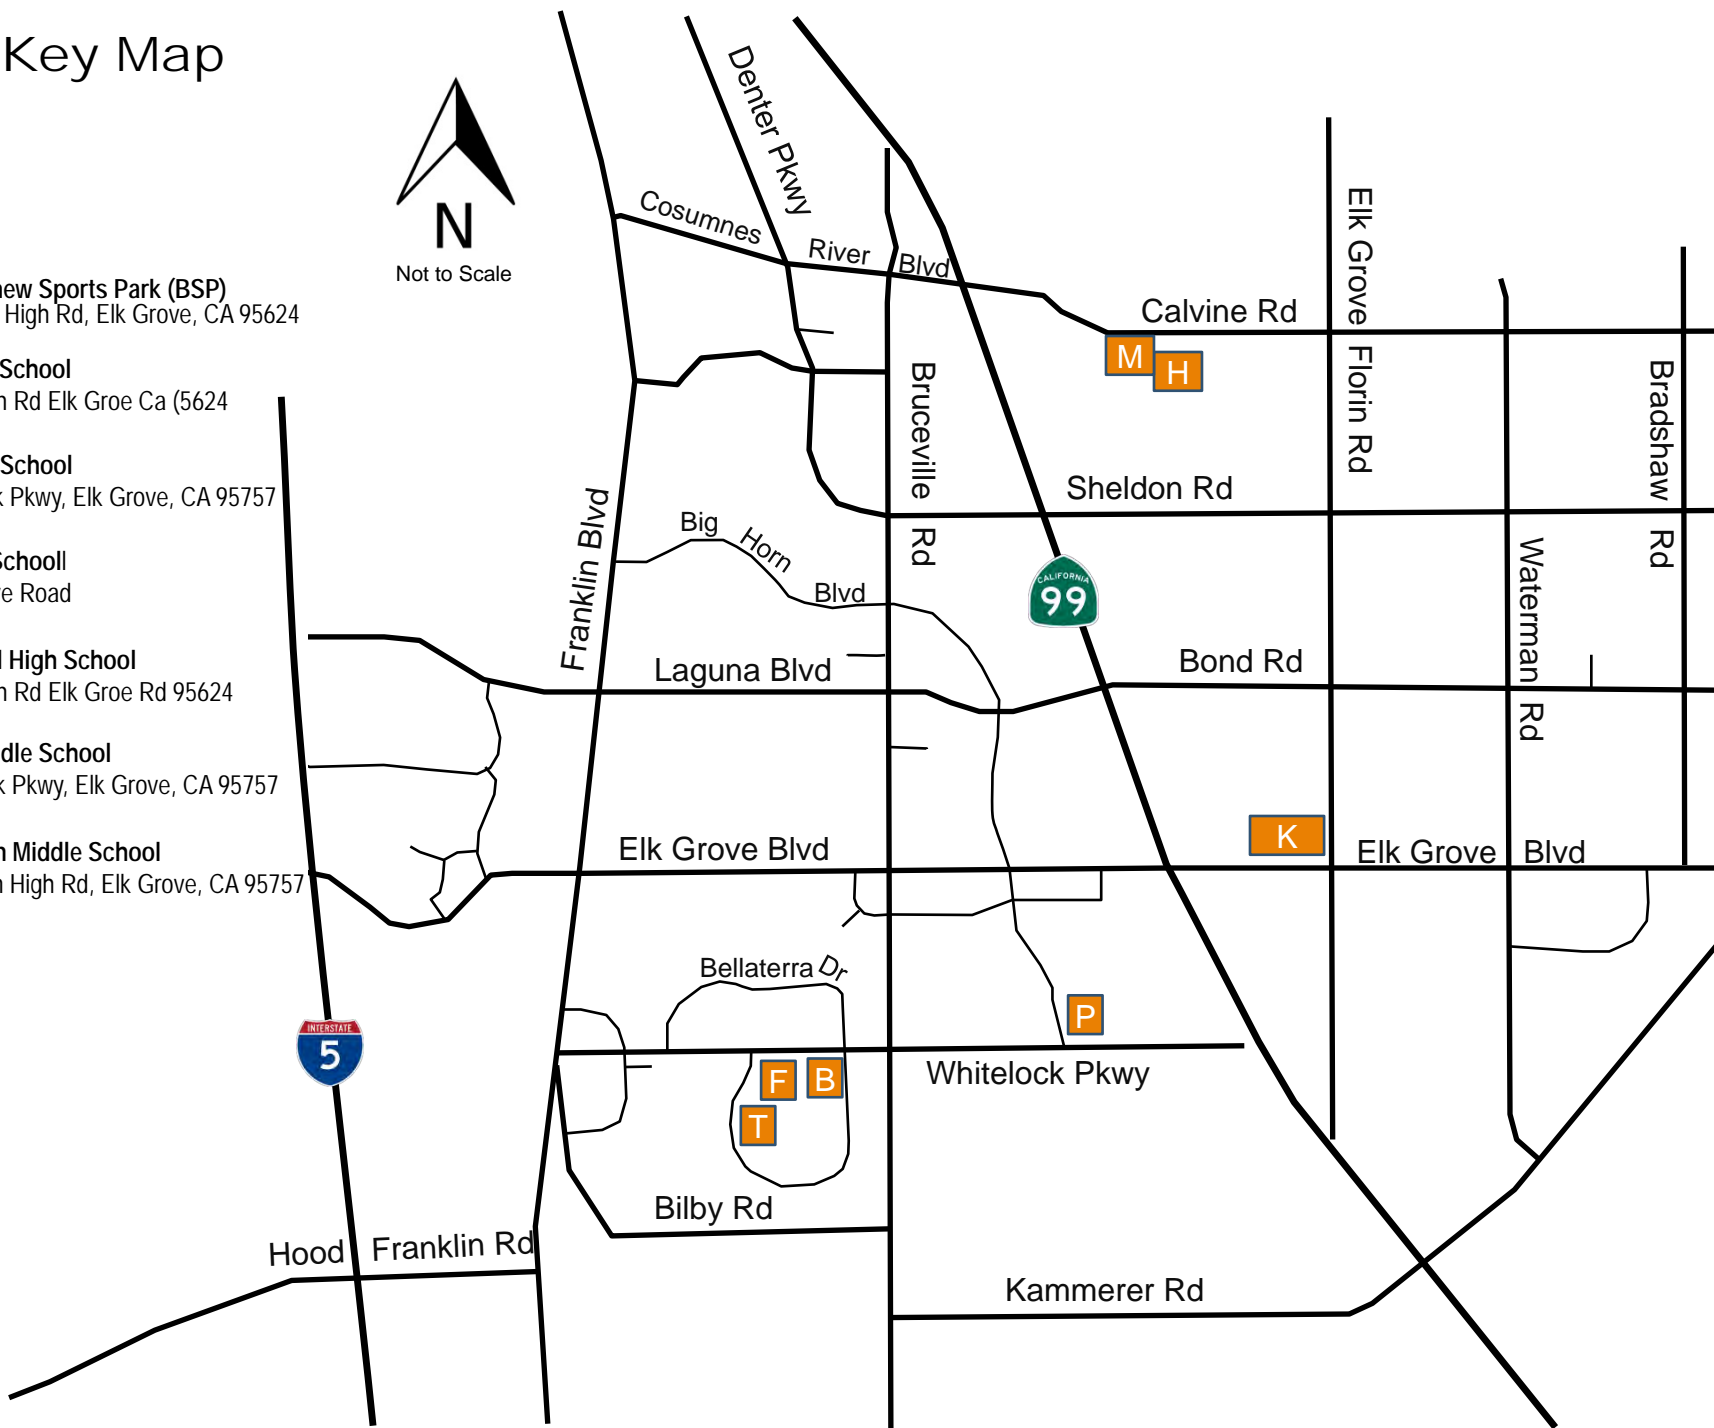

Field Key Map

Not to Scale

B Hal Bartholomew Sports Park (BSP)
10150 Franklin High Rd, Elk Grove, CA 95624

H Harris Middle School
8661 Power Inn Rd Elk Groe Ca (5624)

F Franklin High School
6400 Whitelock Pkwy, Elk Grove, CA 95757

K Kerr Middle School
8865 Elk Grove Road

M Monterey Trail High School
8661 Power Inn Rd Elk Groe Rd 95624

P Pinkerton Middle School
8365 Whitelock Pkwy, Elk Grove, CA 95757

T Toby Johnson Middle School
10099 Franklin High Rd, Elk Grove, CA 95757