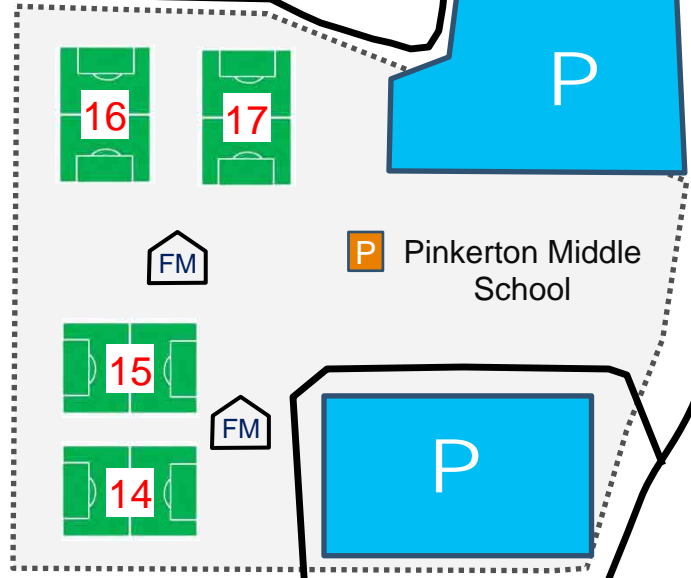

Not to Scale

To Elk Grove Blvd

Lotz Pkwy

P Pinkerton Middle School

From Southbound I-5:
Take Elk Grove Blvd exit, turn left. Turn right at Big Horn Blvd. Turn left on Whitelock Pkwy. Fields will be on your left.

From Southbound I-99:
Take Elk Grove Blvd exit, turn right. Turn left at Big Horn Blvd. Turn left on Whitelock Pkwy. Fields will be on your left.

From Northbound I-5:
Take Hood Franklin Rd exit, turn right. Turn left at Bruceville Rd. Turn right on Whitelock Pkwy. Fields will be on your right.

From Northbound I-99:
Take Grant Line Rd/Kammerer Rd exit, turn left onto Kammerer Rd. Turn right at Promenade Pkwy. Turn left on Whitelock Pkwy. Fields will be on your right.

LEGEND

Field
Parking
Field Marshal Tent

Big Horn Blvd

Cosumnes Oaks High School

Wolf Pack Ln

To Franklin Blvd

Whitelock Pkwy

To W Stockton Blvd

Lot Entrance